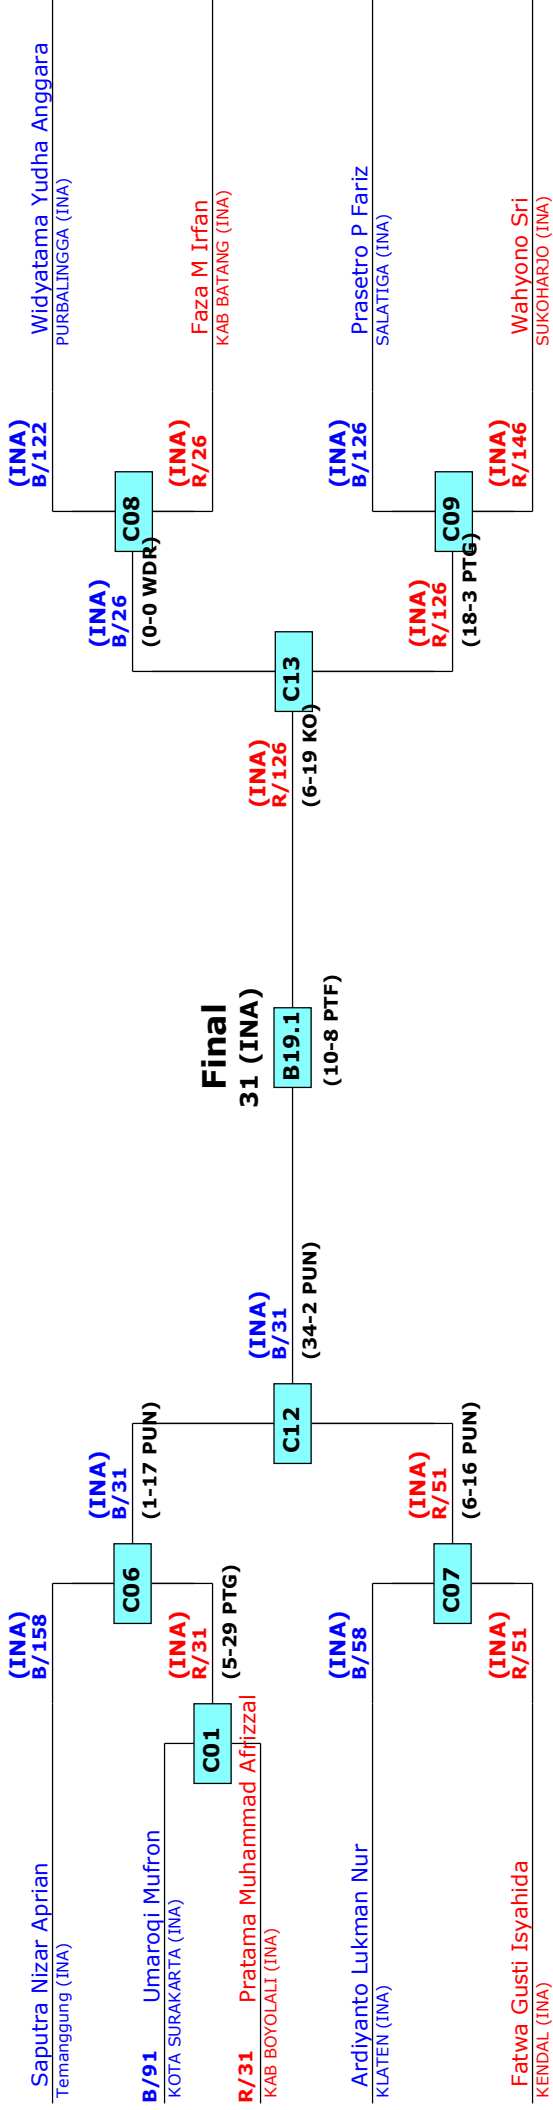

PORDA JATENG 2018

SOLO, Indonesia

Tournament date: 21/10/2018 upto 23/10/2018

Seniors Male A -68 (Feather)

Active competitors: 9

Competition date: 23/10/2018

Result legend:
(WDR) Withdrawal (PUN) Punishment
(DSQ) Disqualified (GDP) Golden Point
(RSC) Ref. stop contest (PTG) Points win (gap)
(SUP) Superiority (PTF) Points win (normal)

Seniors Male A -74 (Light)

Active competitors: 9

Competition date: 23/10/2018

Result legend:
(WDR) Withdrawal (PUN) Punishment
(DSQ) Disqualified (GDP) Golden Point
(RSC) Ref. stop contest (PTG) Points win (gap)
(SUP) Superiority (PTF) Points win (normal)

Prize winners:

- 1 Pratama Moehammad Arie, INA (77)**
- 2 Khairudin Osanando Naufal, INA (92)**
- 3 Darmawan Indra, INA (119)**
- 3 Ramdhansyah Luthfi, INA (143)**

PORDA JATENG 2018

SOLO, Indonesia

Tournament date: 21/10/2018 upto 23/10/2018

Seniors Male A -87 (Middle)

Active competitors: 9

Competition date: 23/10/2018

Result legend:
(WDR) Withdrawal (PUN) Punishment
(DSQ) Disqualified (GDP) Golden Point
(RSC) Ref. stop contest (PTG) Points win (gap)
(SUP) Superiority (PTF) Points win (normal)