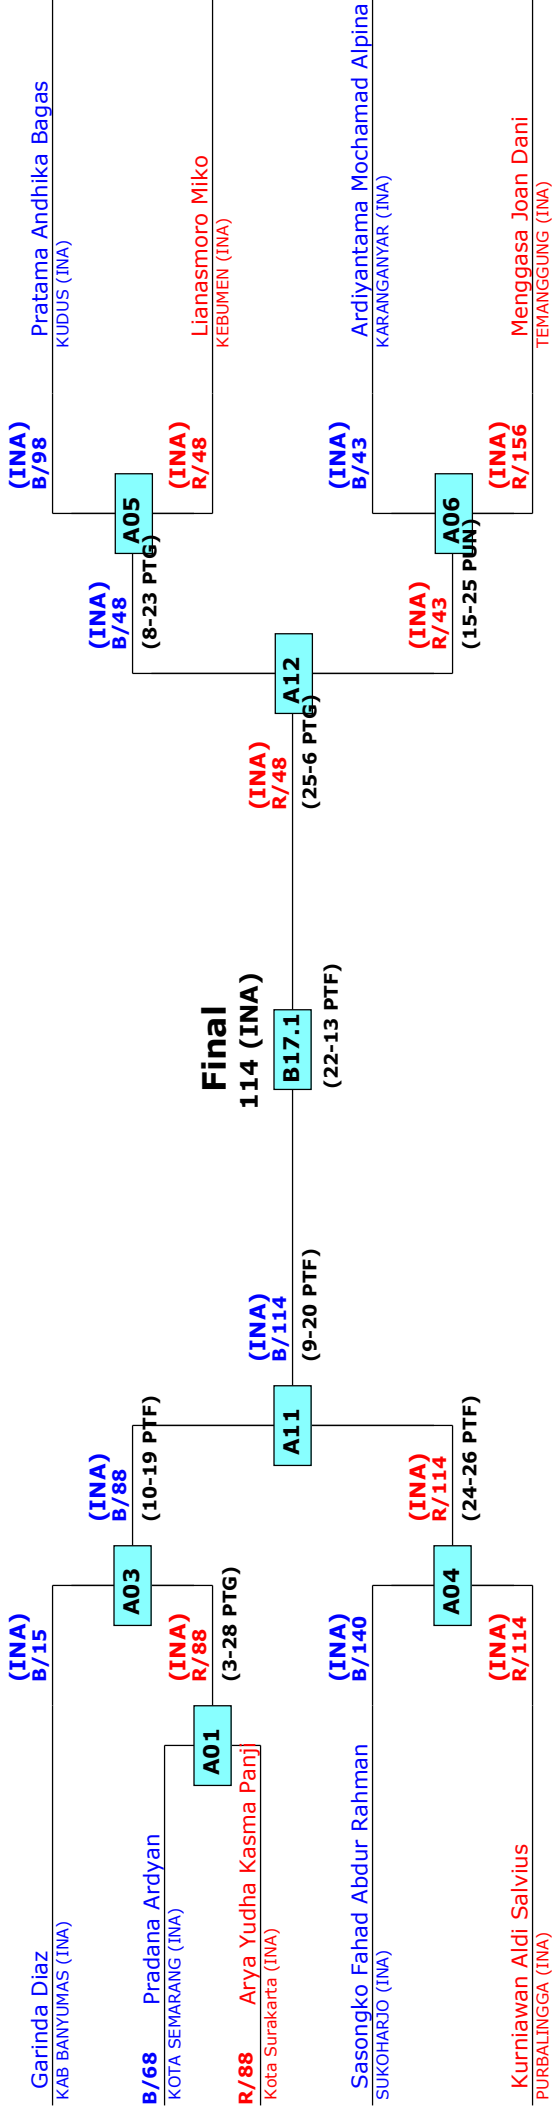

PORDA JATENG 2018

SOLO, Indonesia

Tournament date: 21/10/2018 upto 23/10/2018

Seniors Male A -68 (Feather)

Active competitors: 9

Competition date: 23/10/2018

Result legend:
(WDR) Withdrawal (PUN) Punishment
(DSQ) Disqualified (GDP) Golden Point
(RSC) Ref. stop contest (PTG) Points win (gap)
(SUP) Superiority (PTF) Points win (normal)

Prize winners:

- 1 Kurniawan Aldi Salvius, INA (114)
- 2 Lianasmoro Miko, INA (48)
- 3 Arya Yudha Kasma Panji, INA (88)
- 3 Ardiyantama Mochamad Alpina, INA (43)

PORDA JATENG 2018

SOLO, Indonesia

Tournament date: 21/10/2018 upto 23/10/2018

Seniors Male A -74 (Light)

Active competitors: 9

Competition date: 23/10/2018

Result legend:
(WDR) Withdrawal (PUN) Punishment
(DSQ) Disqualified (GDP) Golden Point
(RSC) Ref. stop contest (PTG) Points win (gap)
(SUP) Superiority (PTF) Points win (normal)

Seniors Male A -87 (Middle)

Active competitors: 9

Competition date: 23/10/2018

Result legend:
(WDR) Withdrawal (PUN) Punishment
(DSQ) Disqualified (GDP) Golden Point
(RSC) Ref. stop contest (PTG) Points win (gap)
(SUP) Superiority (PTF) Points win (normal)