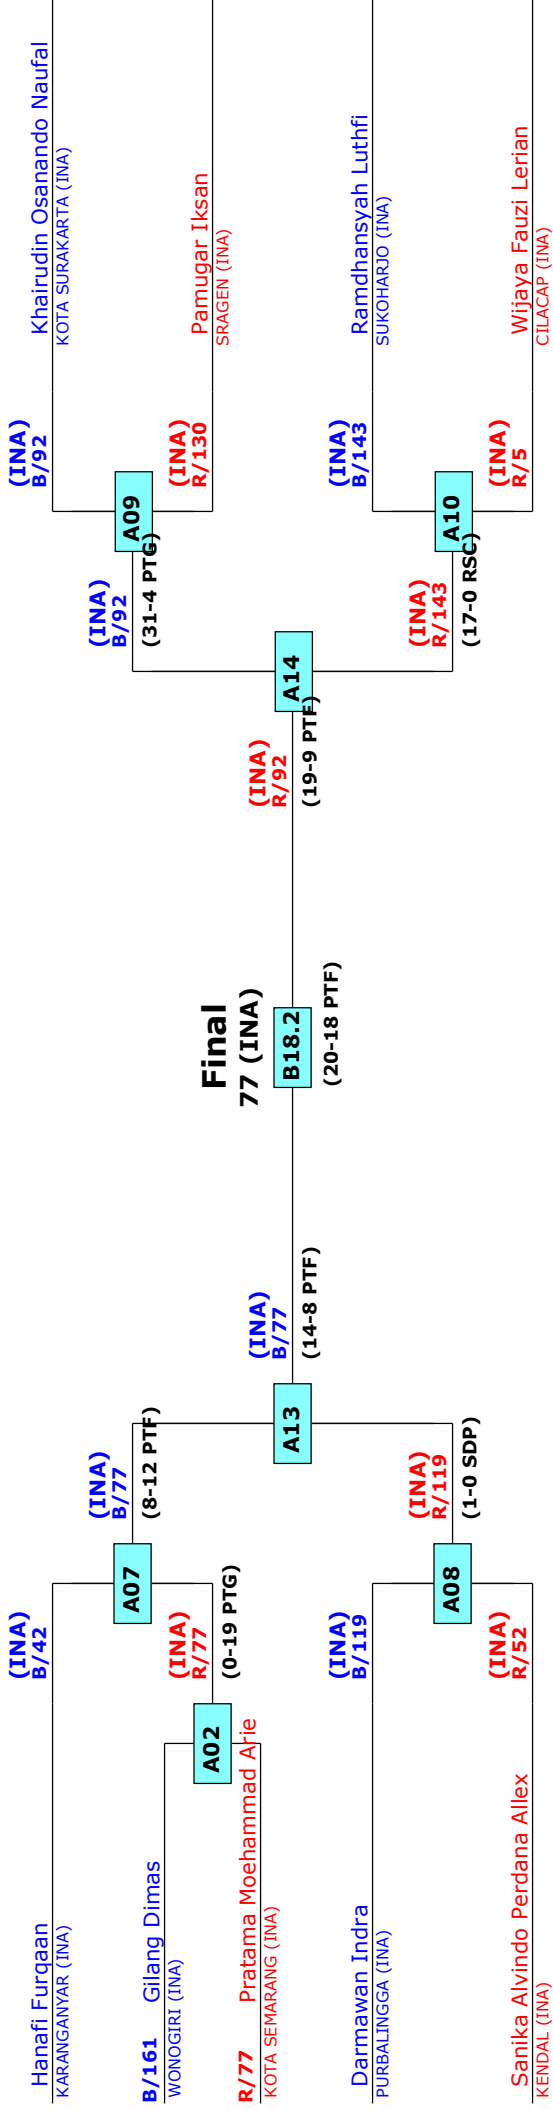

PORDA JATENG 2018

SOLO, Indonesia

Tournament date: 21/10/2018 upto 23/10/2018

Seniors Male A -68 (Feather)

Active competitors: 9

Competition date: 23/10/2018

Result legend:
(WDR) Withdrawal (PUN) Punishment
(DSQ) Disqualified (GDP) Golden Point
(RSC) Ref. stop contest (PTG) Points win (gap)
(SUP) Superiority (PTF) Points win (normal)

Prize winners:

- 1 Kurniawan Aldi Salvius, INA (114)
- 2 Lianasmoro Miko, INA (48)
- 3 Arya Yudha Kasma Panji, INA (88)
- 3 Ardiyantama Mochamad Alpina, INA (43)

PORDA JATENG 2018

SOLO, Indonesia

Tournament date: 21/10/2018 upto 23/10/2018

Seniors Male A -74 (Light)

Active competitors: 9

Competition date: 23/10/2018

Result legend:
(WDR) Withdrawal (PUN) Punishment
(DSQ) Disqualified (GDP) Golden Point
(RSC) Ref. stop contest (PTG) Points win (gap)
(SUP) Superiority (PTF) Points win (normal)

Seniors Male A -87 (Middle)

Active competitors: 9

Competition date: 23/10/2018

Result legend:
(WDR) Withdrawal (PUN) Punishment
(DSQ) Disqualified (GDP) Golden Point
(RSC) Ref. stop contest (PTG) Points win (gap)
(SUP) Superiority (PTF) Points win (normal)